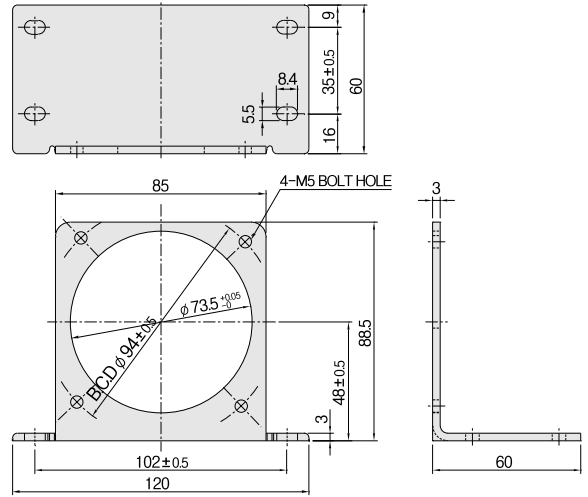

D **BK** **M** — **70**

BRAND
D : DKM

Initial
BK : Bracket(Plate)

Attaching Item
M : For Motor
G : For Gearhead

Frame Size
70 : for □ 70mm sq.
80 : for □ 80mm sq.
90 : for □ 90mm sq.

■ for □70mm sq.

● DBKG-70

● DBKM-70

■ for □80mm sq.

● DBKG-80

● DBKM-80

■ for □90mm sq.

● DBKG-90

● DBKM-90

Extension Cable

This is for the connection speed control motor and controller. (sold separately)
 The basic length of speed control motor is 0.3m so if more needed, please place order additionally.

■ Dimension

MODEL	L (EXTENSION CABLE LENGTH)
DEW-05	0.5m
DEW-10	1.0m
DEW-15	1.5m
DEW-20	2.0m
DEW-30	3.0m
DEW-50	5.0m