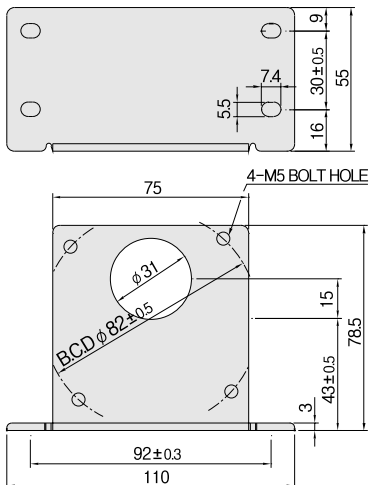

ACCESSORIES

■ INDEX

MOUNTING PLATE

234

EXTENSION CABLE

236

MOUNTING PLATE

■ PRODUCT CODE

D **BK** **M** — **70**

BRAND
D : DKM

Initial
BK : Bracket(Plate)

Attaching Item
M : For Motor
G : For Gearhead

Frame Size
70 : for □ 70mm sq.
80 : for □ 80mm sq.
90 : for □ 90mm sq.

■ for □70mm sq.

● DBKG-70

● DBKM-70

■ for □80mm sq.

● DBKG-80

● DBKM-80

■ for □90mm sq.

● DBKG-90

● DBKM-90

Extension Cable

This is for the connection speed control motor and controller. (sold separately)
 The basic length of speed control motor is 0.3m so if more needed, please place order additionally.

■ Dimension

MODEL	L (EXTENSION CABLE LENGTH)
DEW-05	0.5m
DEW-10	1.0m
DEW-15	1.5m
DEW-20	2.0m
DEW-30	3.0m
DEW-50	5.0m