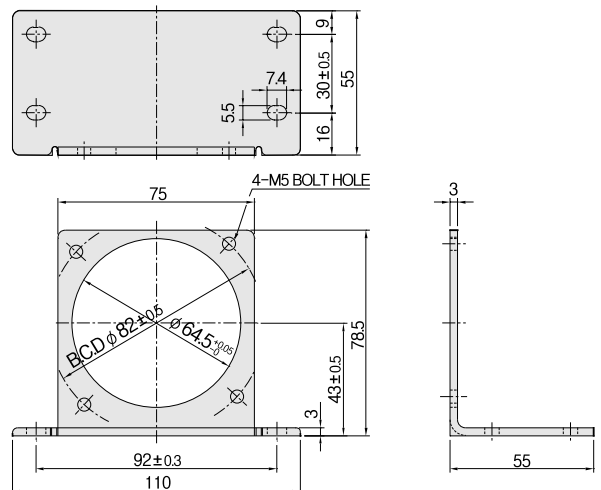

MOUNTING PLATE

■ PRODUCT CODE

D **BK** **M** — **70**

BRAND
D : DKM

Initial
BK : Bracket(Plate)

Attaching Item
M : For Motor
G : For Gearhead

Frame Size
70 : for □ 70mm sq.
80 : for □ 80mm sq.
90 : for □ 90mm sq.

■ for □70mm sq.

● DBKG-70

● DBKM-70