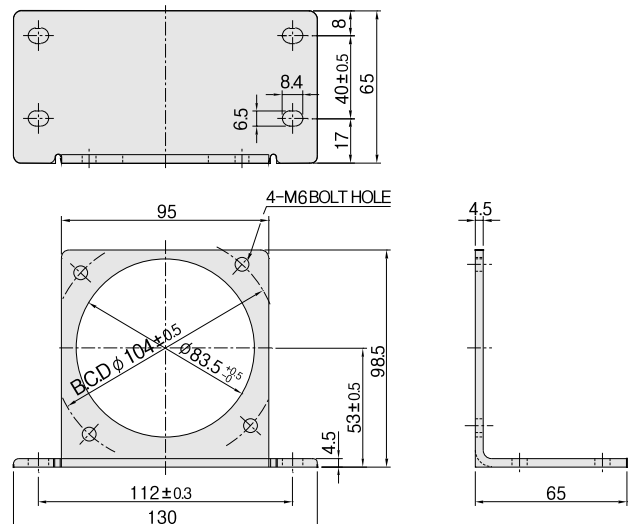

D **BK** **M** — **70**

BRAND
D : DKM

Initial
BK : Bracket(Plate)

Attaching Item
M : For Motor
G : For Gearhead

Frame Size
70 : for □ 70mm sq.
80 : for □ 80mm sq.
90 : for □ 90mm sq.

■ for □70mm sq.

● DBKG-70

● DBKM-70

■ for □80mm sq.

● DBKG-80

● DBKM-80

■ for □90mm sq.

● DBKG-90

● DBKM-90

Extension Cable

This is for the connection speed control motor and controller. (sold separately)
 The basic length of speed control motor is 0.3m so if more needed, please place order additionally.

■ Dimension

MODEL	L (EXTENSION CABLE LENGTH)
DEW-05	0.5m
DEW-10	1.0m
DEW-15	1.5m
DEW-20	2.0m
DEW-30	3.0m
DEW-50	5.0m