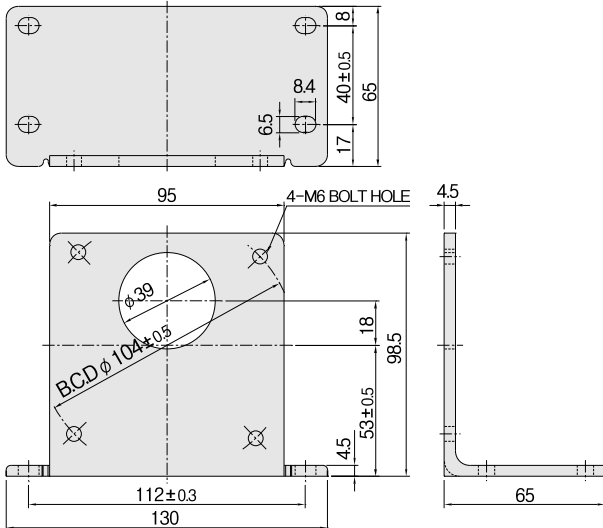

D **BK** **M** — **70**

BRAND
D : DKM

Initial
BK : Bracket(Plate)

Attaching Item
M : For Motor
G : For Gearhead

Frame Size
70 : for □ 70mm sq.
80 : for □ 80mm sq.
90 : for □ 90mm sq.

■ for □70mm sq.

● DBKG-70

● DBKM-70

■ for □80mm sq.

● DBKG-80

● DBKM-80

■ for □90mm sq.

● DBKG-90

● DBKM-90

Extension Cable

This is for the connection speed control motor and controller. (sold separately)
 The basic length of speed control motor is 0.3m so if more needed, please place order additionally.

■ Dimension

MODEL	L (EXTENSION CABLE LENGTH)
DEW-05	0.5m
DEW-10	1.0m
DEW-15	1.5m
DEW-20	2.0m
DEW-30	3.0m
DEW-50	5.0m