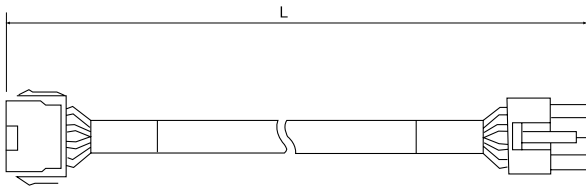

D **BK** **M** — **70**

BRAND
D : DKM

Initial
BK : Bracket(Plate)

Attaching Item
M : For Motor
G : For Gearhead

Frame Size
70 : for □ 70mm sq.
80 : for □ 80mm sq.
90 : for □ 90mm sq.

■ for □70mm sq.

● DBKG-70

● DBKM-70

■ for □80mm sq.

● DBKG-80

● DBKM-80

■ for □90mm sq.

● DBKG-90

● DBKM-90

Extension Cable

This is for the connection speed control motor and controller. (sold separately)
 The basic length of speed control motor is 0.3m so if more needed, please place order additionally.

■ Dimension

MODEL	L (EXTENSION CABLE LENGTH)
DEW-05	0.5m
DEW-10	1.0m
DEW-15	1.5m
DEW-20	2.0m
DEW-30	3.0m
DEW-50	5.0m