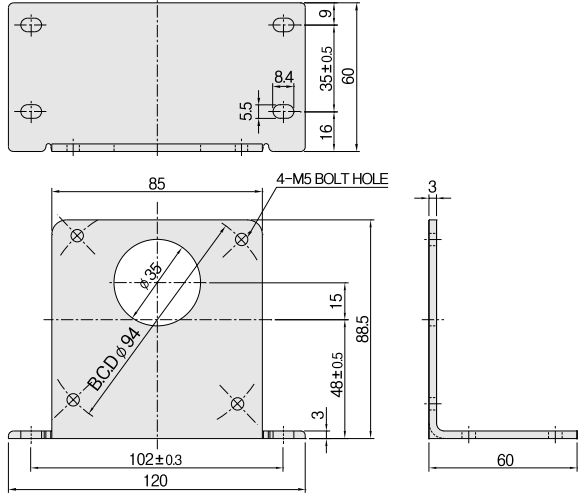

D **BK** **M** — **70**

BRAND
D : DKM

Initial
BK : Bracket(Plate)

Attaching Item
M : For Motor
G : For Gearhead

Frame Size
70 : for □ 70mm sq.
80 : for □ 80mm sq.
90 : for □ 90mm sq.

■ for □70mm sq.

● DBKG-70

● DBKM-70

■ for □80mm sq.

● DBKG-80

● DBKM-80

■ for □90mm sq.

● DBKG-90

● DBKM-90

Extension Cable

This is for the connection speed control motor and controller. (sold separately)
 The basic length of speed control motor is 0.3m so if more needed, please place order additionally.

■ Dimension

MODEL	L (EXTENSION CABLE LENGTH)
DEW-05	0.5m
DEW-10	1.0m
DEW-15	1.5m
DEW-20	2.0m
DEW-30	3.0m
DEW-50	5.0m